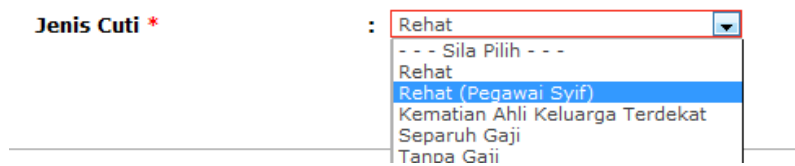

4) Annual leave for shift workers

Figure 4